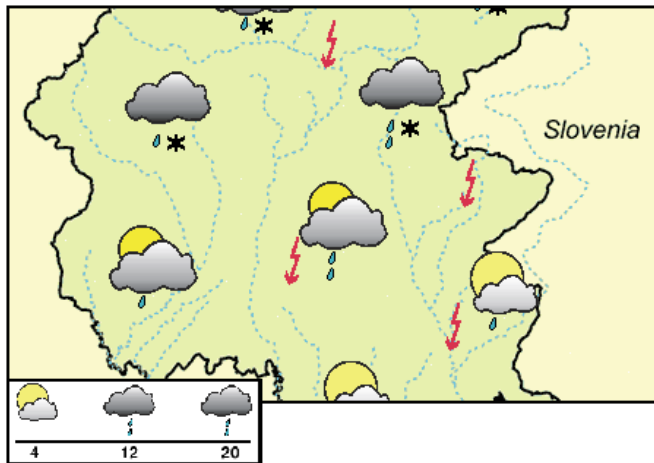

Precipitations	mm
TRIESTE	3.3
GRADO	n.d.
LIGNANO	n.d.
PORDENONE	9.5
UDINE	2.3
GORIZIA	5.8
CIVIDALE	3.4
GEMONA	2.1
TOLMEZZO	4.0
TARVISIO	13.8
FORNI DI SOPRA	19.7
ZONCOLAN	n.d.
PIANCAVALLO	22.0

**GENERAL SITUATION**

**THURSDAY, 25 April 2024**

Reliability 60%

Min. temperature on the plain (°C)	4/7	
Max. temperature on the plain (°C)	14/17	
Thermal zero height (m)	1400	
Snowfalls level (m)	600-800	
	<b>Foothills</b>	<b>Plain</b>
Prob. of widespread precipitations (%)	30	30
Thunderstorms probability (%)	60	60