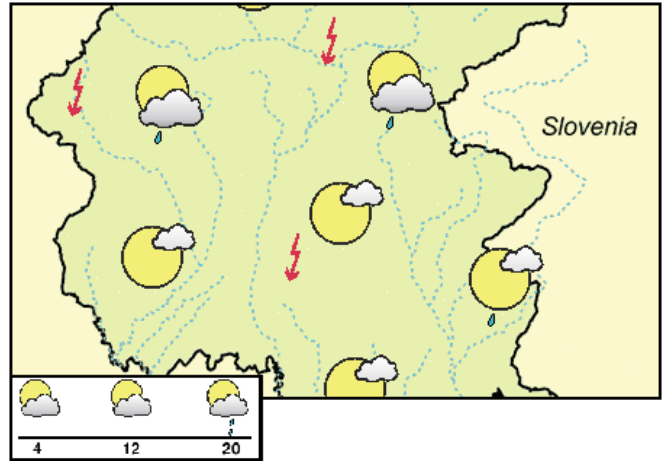

GENERAL SITUATION

THURSDAY, 25 April 2024

Reliability 60%

Min. temperature on the plain (°C)	4/7	
Max. temperature on the plain (°C)	14/17	
Thermal zero height (m)	1400	
Snowfalls level (m)	600-800	
	Foothills	Plain
Prob. of widespread precipitations (%)	30	30
Thunderstorms probability (%)	60	60