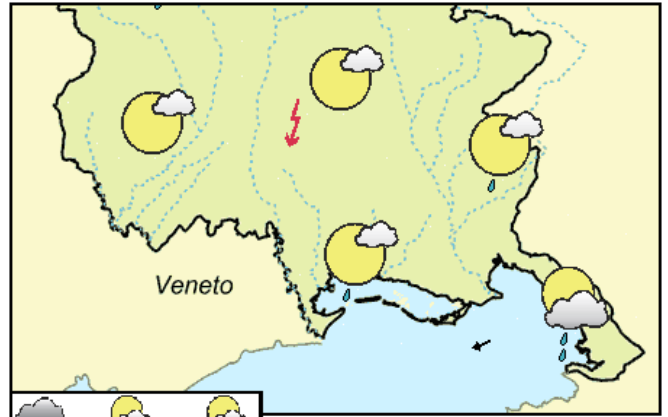

GENERAL SITUATION

THURSDAY, 25 April 2024

Reliability 60%

Minimum temperature (°C)	6/9
Maximum temperature (°C)	10/13
Prob. of widespread precipitations (%)	80
Thunderstorms probability (%)	40
Mean wind offshore: direction and speed (kt)	
Morning	ENE 12-18
Afternoon	E 10-15