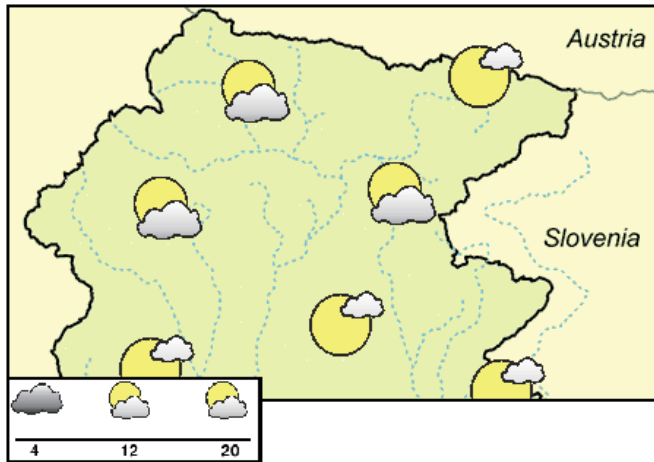

Precipitations	mm
TRIESTE	1.6
GRADO	n.d.
LIGNANO	n.d.
PORDENONE	0.0
UDINE	1.8
GORIZIA	0.3
CIVIDALE	0.7
GEMONA	0.0
TOLMEZZO	0.0
TARVISIO	0.3
FORNIDI SOPRA	0.0
ZONCOLAN	n.d.
PIANCAVALLO	0.6

GENERAL SITUATION

SATURDAY, 27 April 2024

Reliability 60%

Average temperature at 1.000 m (°C)	7
Average temperature at 2.000 m (°C)	0
Prob. of widespread precipitations (%)	50
Thunderstorms probability (%)	40
Thermal zero height (m)	2000
Snowfalls level (m)	1500
Mean wind at 2.000 m (m/s)	SW 5
Mean wind at 3.000 m (m/s)	SW 10
Temperatures (°C)	
	min MAX
Forni Avoltri	0 12
M. Zoncolan	-1 3