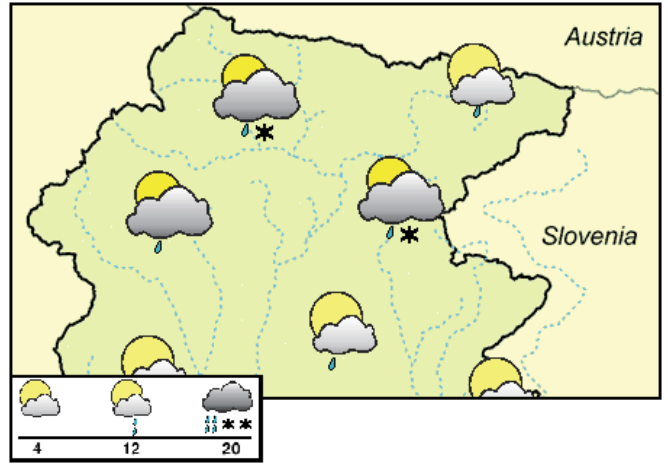

GENERAL SITUATION

SATURDAY, 27 April 2024

Reliability 60%

Average temperature at 1.000 m (°C)	7
Average temperature at 2.000 m (°C)	0
Prob. of widespread precipitations (%)	60
Thunderstorms probability (%)	40
Thermal zero height (m)	2000
Snowfalls level (m)	1500
Mean wind at 3.000 m - direction	W
Mean wind at 3.000 m - speed (m/s)	10