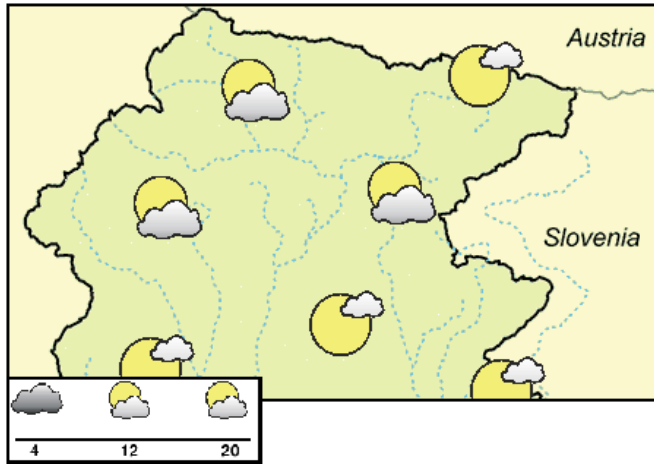

Precipitations	mm
TRIESTE	1.6
GRADO	n.d.
LIGNANO	n.d.
PORDENONE	0.0
UDINE	1.8
GORIZIA	0.3
CIVIDALE	0.7
GEMONA	0.0
TOLMEZZO	0.0
TARVISIO	0.3
FORNI DI SOPRA	0.0
ZONCOLAN	n.d.
PIANCAVALLO	0.6

**GENERAL SITUATION**

**SATURDAY, 27 April 2024**

Reliability 60%

Average temperature at 1.000 m (°C)	7
Average temperature at 2.000 m (°C)	0
Prob. of widespread precipitations (%)	60
Thunderstorms probability (%)	40
Thermal zero height (m)	2000
Snowfalls level (m)	1500
Mean wind at 3.000 m - direction	W
Mean wind at 3.000 m - speed (m/s)	10