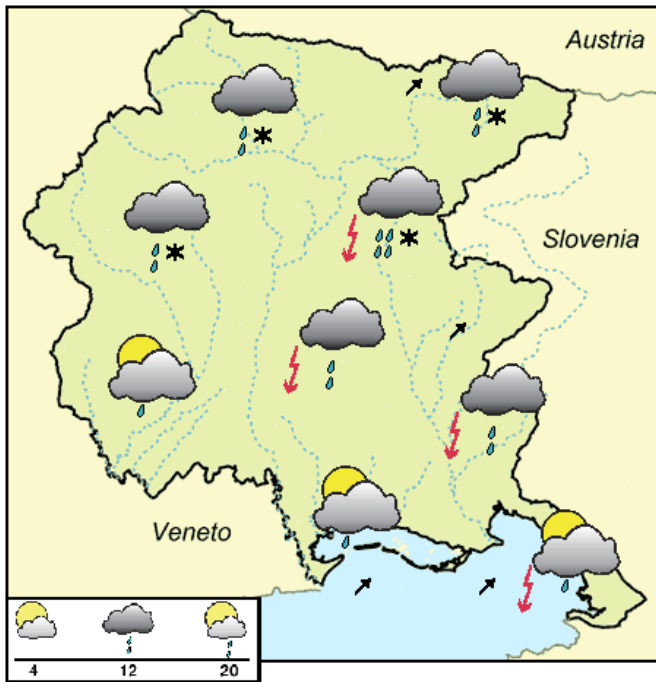

FRIDAY, 31 March 2023
Reliability 70%

	Plain	Coast
Minimum temperature (°C)	8/11	10/12
Maximum temperature (°C)	12/15	13/15
Average temperature at 1.000 m (°C)		6
Average temperature at 2.000 m (°C)		2

TENDENCY

Sunny hours					Sun, fog, low clouds	Fog	Mist	Average wind			Rain (from 0 to 24)				Thunder-storm	Snow
cloudless	few clouds	variable	cloudy	overcast				breeze	moderate	strong	light	moderate	abundant	heavy		
8 or more	6-8	4-6	2-4	2 or less				3-6 m/s		>6 m/s	0-5 mm	5-10 mm	10-30 mm	>30 mm