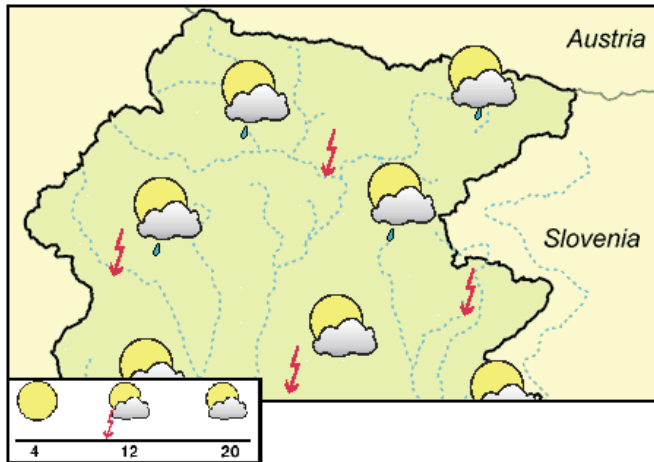

### GENERAL SITUATION

THURSDAY, 8 June 2023

Reliability 70%

Average temperature at 1.000 m (°C)	15	
Average temperature at 2.000 m (°C)	8	
Prob. of widespread precipitations (%)	70	
Thunderstorms probability (%)	80	
Thermal zero height (m)	3300	
Snowfalls level (m)	-	
Mean wind at 2.000 m (m/s)	W	0
Mean wind at 3.000 m (m/s)	W	3
Temperatures (°C)		
	min	MAX
Claut	10	23
Piancavallo	7	14