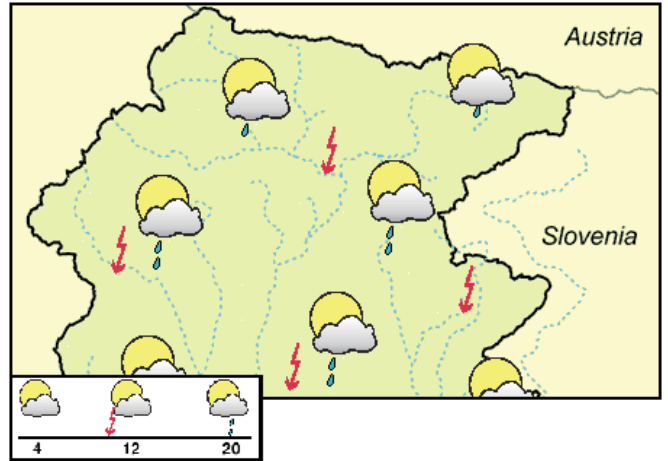

GENERAL SITUATION

THURSDAY, 8 June 2023

Reliability 70%

Average temperature at 1.000 m (°C)	15	
Average temperature at 2.000 m (°C)	8	
Prob. of widespread precipitations (%)	70	
Thunderstorms probability (%)	80	
Thermal zero height (m)	3300	
Snowfalls level (m)	-	
Mean wind at 2.000 m (m/s)	W	0
Mean wind at 3.000 m (m/s)	W	3
Temperatures (°C)		
	min	MAX
Claut	10	23
Piancavallo	7	14