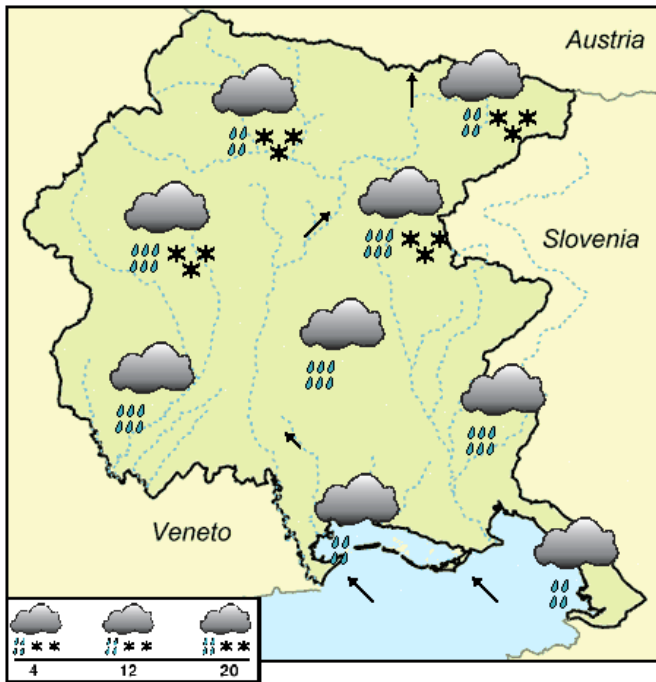

FRIDAY, 23 February 2024
Reliability 70%

	Plain	Coast
Minimum temperature (°C)	8/10	9/11
Maximum temperature (°C)	10/13	12/13
Average temperature at 1.000 m (°C)		4
Average temperature at 2.000 m (°C)		-1

TENDENCY

Sunny hours					Sun, fog, low clouds	Fog	Mist	Average wind			Rain (from 0 to 24)				Thunder-storm	Snow
cloudless	few clouds	variable	cloudy	overcast				breeze	moderate	strong	light	moderate	abundant	heavy		
8 or more	6-8	4-6	2-4	2 or less				3-6 m/s		>6 m/s	0-5 mm	5-10 mm	10-30 mm	>30 mm