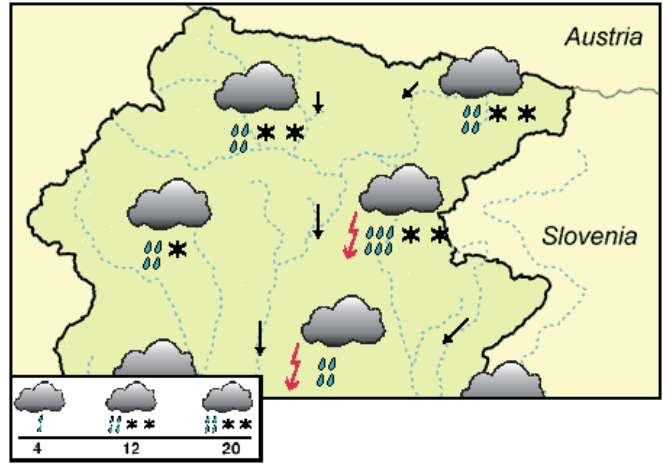

GENERAL SITUATION

TUESDAY, 16 April 2024

Reliability 70%

Average temperature at 1.000 m (°C)	6	
Average temperature at 2.000 m (°C)	-1	
Prob. of widespread precipitations (%)	80	
Thunderstorms probability (%)	40	
Thermal zero height (m)	1800	
Snowfalls level (m)	800	
Mean wind at 2.000 m (m/s)	N	15
Mean wind at 3.000 m (m/s)	N	15
Temperatures (°C)		
	min	MAX
Forni Avoltri	0	10
M. Zoncolan	-3	5