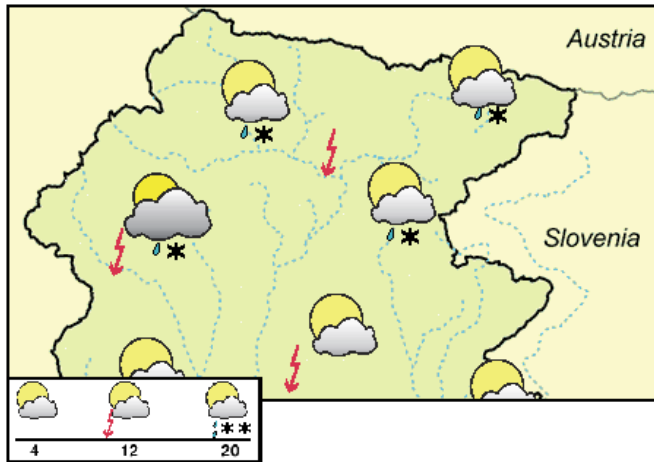

Precipitations	mm
TRIESTE	0.0
GRADO	n.d.
LIGNANO	n.d.
PORDENONE	0.0
UDINE	0.0
GORIZIA	0.0
CIVIDALE	0.0
GEMONA	0.0
TOLMEZZO	0.0
TARVISIO	0.0
FORNIDI SOPRA	0.0
ZONCOLAN	n.d.
PIANCAVALLO	0.0

GENERAL SITUATION

TUESDAY, 16 April 2024

Reliability 70%

Average temperature at 1.000 m (°C)	6	
Average temperature at 2.000 m (°C)	-1	
Prob. of widespread precipitations (%)	80	
Thunderstorms probability (%)	40	
Thermal zero height (m)	1800	
Snowfalls level (m)	800	
Mean wind at 2.000 m (m/s)	N	15
Mean wind at 3.000 m (m/s)	N	15
Temperatures (°C)		
	min	MAX
Forni Avoltri	0	10
M. Zoncolan	-3	5