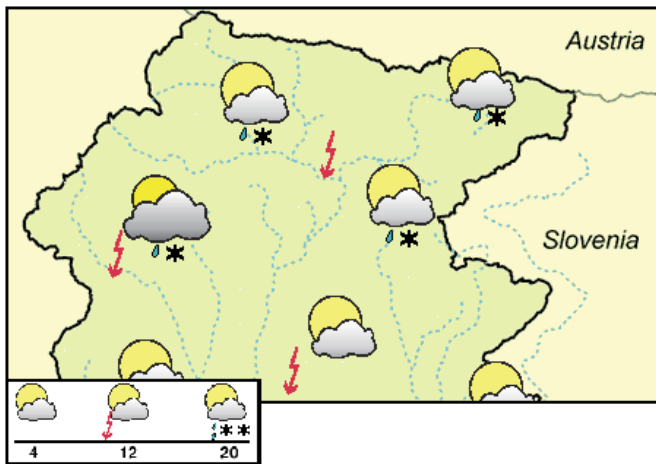

WEDNESDAY, 17 April 2024
Reliability 60%

Average temperature at 1.000 m (°C)	4		
Average temperature at 2.000 m (°C)	-2		
Prob. of widespread precipitations (%)	20		
Thunderstorms probability (%)	50		
Thermal zero height (m)	1400		
Snowfalls level (m)	1000		
Mean wind at 2.000 m (m/s)	NW	6	
Mean wind at 3.000 m (m/s)	N	10	
Temperatures (°C)		min	MAX
Tarvisio	-3	9	
M. Lussari	-5	0	

TENDENCY

Sunny hours					Sun, fog, low clouds	Fog	Mist	Average wind			Rain (from 0 to 24)				Thunderstorm	Snow
cloudless	few clouds	variable	cloudy	overcast				breeze	moderate	strong	light	moderate	abundant	heavy		
12 or more	9-12	6-9	3-6	3 or less				3-6 m/s	>6 m/s	0-5 mm	5-10 mm	10-30 mm	>30 mm