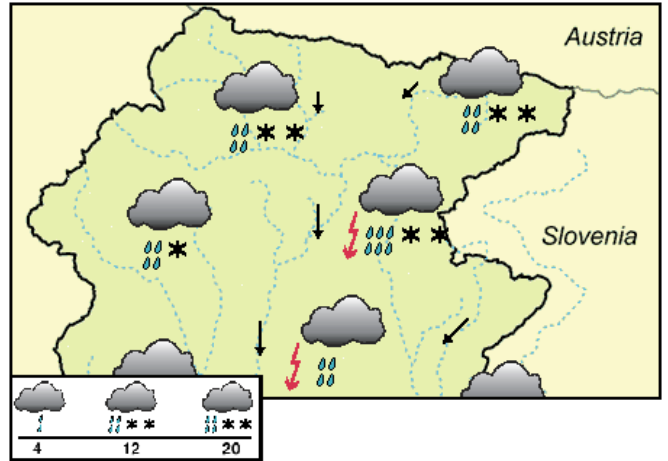

GENERAL SITUATION

TUESDAY, 16 April 2024
Reliability 70%

Average temperature at 1.000 m (°C)	3		
Average temperature at 2.000 m (°C)	-2		
Prob. of widespread precipitations (%)	90		
Thunderstorms probability (%)	50		
Thermal zero height (m)	1400		
Snowfalls level (m)	600		
Mean wind at 2.000 m (m/s)	N	15	
Mean wind at 3.000 m (m/s)	N	15	
Temperatures (°C)		min	MAX
Tarvisio	0	9	
M. Lussari	-6	5