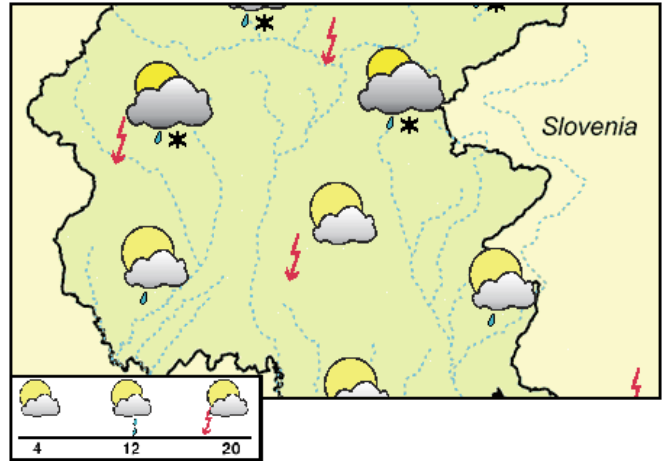

**WEDNESDAY, 17 April 2024**  
Reliability 60%

Min. temperature on the plain (°C)	3/6
Max. temperature on the plain (°C)	15/17
Thermal zero height (m)	1500
Snowfalls level (m)	-

	Foothills	Plain
Prob. of widespread precipitations (%)	50	50
Thunderstorms probability (%)	60	60