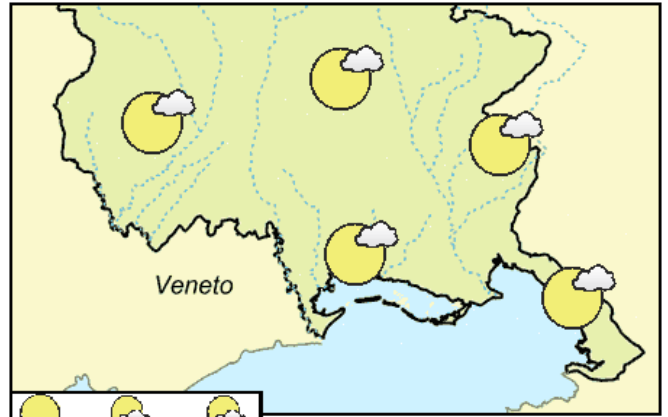

GENERAL SITUATION

FRIDAY, 19 April 2024

Reliability 70%

Minimum temperature (°C)	6/9
Maximum temperature (°C)	13/15
Prob. of widespread precipitations (%)	10
Thunderstorms probability (%)	<10
Mean wind offshore: direction and speed (kt)	
Morning	ENE 6-8
Afternoon	W 6-8