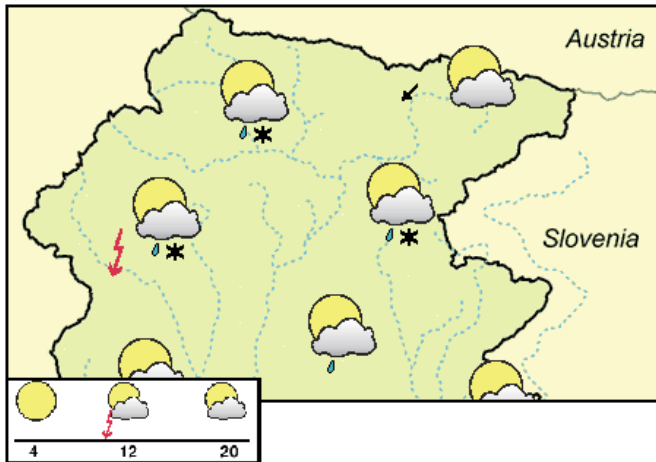

Precipitations	mm
TRIESTE	0.0
GRADO	n.d.
LIGNANO	n.d.
PORDENONE	3.1
UDINE	0.0
GORIZIA	8.1
CIVIDALE	6.1
GEMONA	1.1
TOLMEZZO	0.2
TARVISIO	0.1
FORNIDI SOPRA	0.3
ZONCOLAN	n.d.
PIANCAVALLO	5.8

GENERAL SITUATION

SATURDAY, 20 April 2024

Reliability 60%

Average temperature at 1.000 m (°C)	6	
Average temperature at 2.000 m (°C)	-1	
Prob. of widespread precipitations (%)	70	
Thunderstorms probability (%)	50	
Thermal zero height (m)	1600	
Snowfalls level (m)	1000-1200	
Mean wind at 2.000 m (m/s)	N 6	
Mean wind at 3.000 m (m/s)	N 10	
Temperatures (°C)		
	min	MAX
Claut	1	14
Piancavallo	-2	6