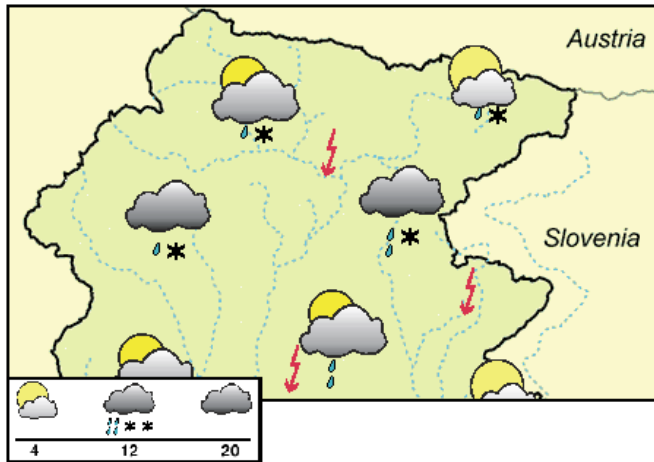

Precipitations	mm
TRIESTE	3.3
GRADO	n.d.
LIGNANO	n.d.
PORDENONE	9.5
UDINE	2.3
GORIZIA	5.8
CIVIDALE	3.4
GEMONA	2.1
TOLMEZZO	4.0
TARVISIO	13.8
FORNIDI SOPRA	19.7
ZONCOLAN	n.d.
PIANCAVALLO	22.0

GENERAL SITUATION

THURSDAY, 25 April 2024

Reliability 60%

Average temperature at 1.000 m (°C)	4
Average temperature at 2.000 m (°C)	-3
Prob. of widespread precipitations (%)	20
Thunderstorms probability (%)	30
Thermal zero height (m)	1400
Snowfalls level (m)	800
Mean wind at 2.000 m (m/s)	E 3
Mean wind at 3.000 m (m/s)	N 3
Temperatures (°C)	
	min MAX
Forni Avoltri	-4 8
M. Zoncolan	-5 -1