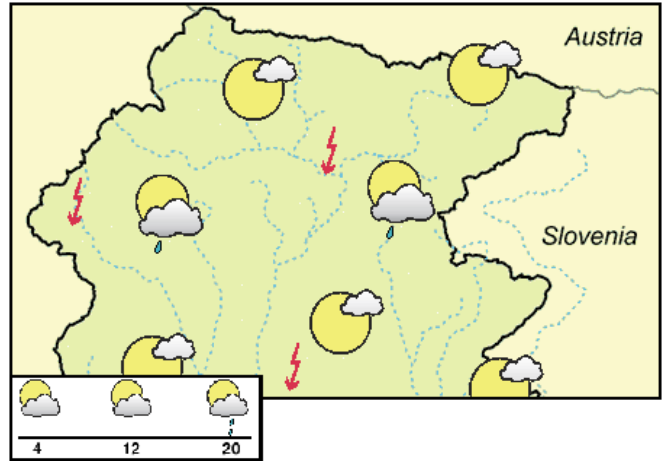

GENERAL SITUATION

THURSDAY, 25 April 2024

Reliability 60%

Average temperature at 1.000 m (°C)	4
Average temperature at 2.000 m (°C)	-3
Prob. of widespread precipitations (%)	20
Thunderstorms probability (%)	30
Thermal zero height (m)	1400
Snowfalls level (m)	800
Mean wind at 2.000 m (m/s)	E 3
Mean wind at 3.000 m (m/s)	N 3
Temperatures (°C)	
	min MAX
Forni Avoltri	-4 8
M. Zoncolan	-5 -1