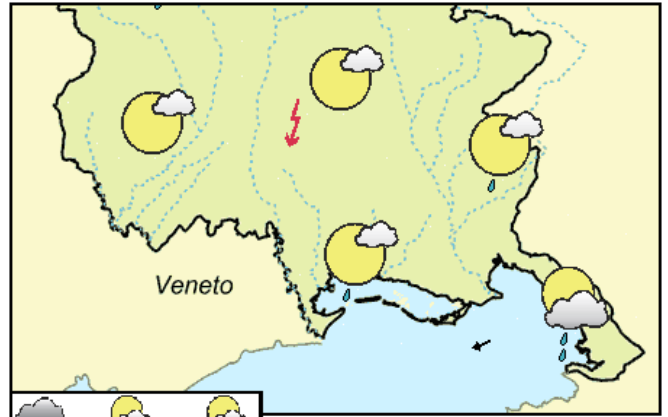

GENERAL SITUATION

THURSDAY, 25 April 2024

Reliability 60%

	Plain	Coast
Minimum temperature (°C)	4/7	6/9
Maximum temperature (°C)	14/17	10/13
Prob. of widespread precipitations (%)	30	80
Thunderstorms probability (%)	60	40