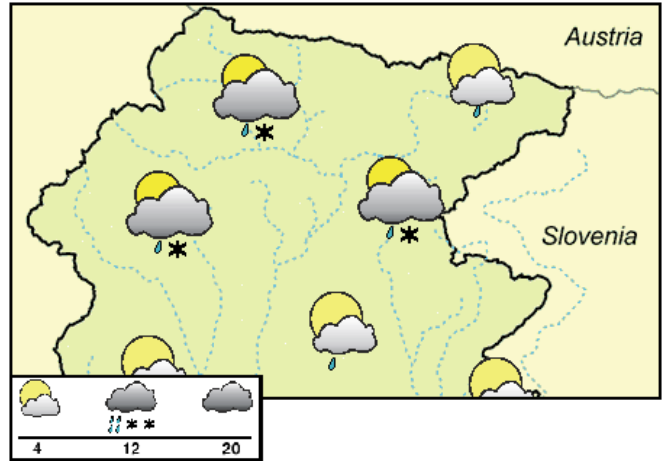

GENERAL SITUATION

FRIDAY, 26 April 2024

Reliability 60%

Average temperature at 1.000 m (°C)	4
Average temperature at 2.000 m (°C)	-2
Prob. of widespread precipitations (%)	50
Thunderstorms probability (%)	30
Thermal zero height (m)	1500
Snowfalls level (m)	1300
Mean wind at 2.000 m (m/s)	SW 6
Mean wind at 3.000 m (m/s)	SW 10
Temperatures (°C)	
	min MAX
Tarvisio	-2 8
M. Lussari	-4 1