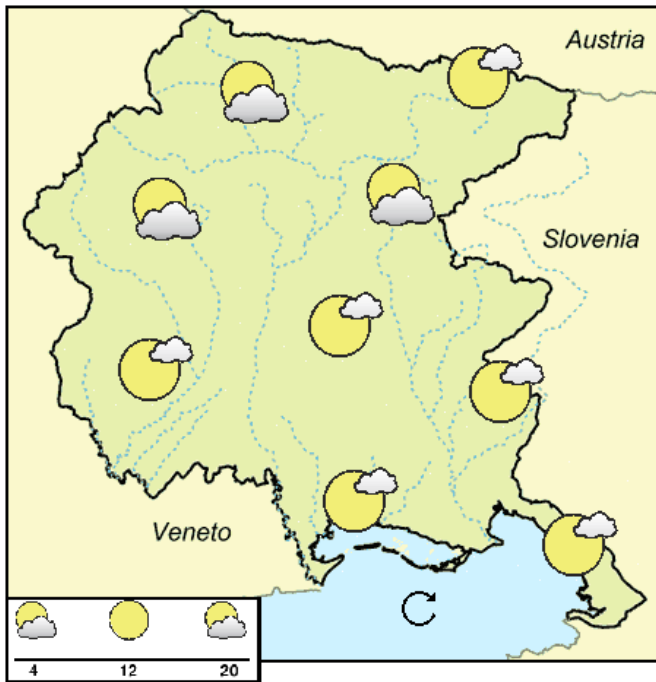

SUNDAY, 28 April 2024
Reliability 70%

	Plain	Coast
Minimum temperature (°C)	6/9	10/13
Maximum temperature (°C)	21/23	17/20
Average temperature at 1.000 m (°C)		10
Average temperature at 2.000 m (°C)		4

TENDENCY

Sunny hours					Sun, fog, low clouds	Fog	Mist	Average wind			Rain (from 0 to 24)				Thunder-storm	Snow
cloudless	few clouds	variable	cloudy	overcast				breeze	moderate	strong	light	moderate	abundant	heavy		
12 or more	9-12	6-9	3-6	3 or less				3-6 m/s		>6 m/s	0-5 mm	5-10 mm	10-30 mm	>30 mm